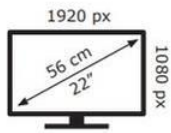

ENERGY

ORAVA

LT-617 LED H366B

19 kWh/1000h

2019/2013